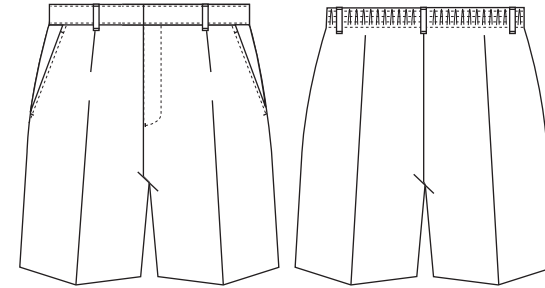

## Bermuda-Fully lined short

Ref: 1K3

- 65% Polyester / 35% Viscose
- Long leg style
- Pleated front with elasticated back
- Belt loops
- Maxtech™ stain resistant finish

Junior-VAT Zero Rated

WAIST"	21	21½	22	22½	23	23½	24½	25½	26	28
AGE	3/4	4/5	5/6	6/7	7/8	9/11	11/13			

VAT Standard Rated

WAIST"	29½	31	32½	33	34½
--------	-----	----	-----	----	-----

Grey