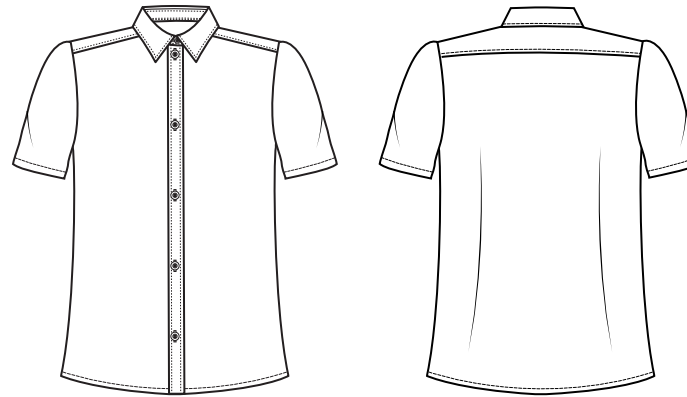

Boys Slimfit Shirt Twin Pack-Short sleeve

Ref: 1VS

- Slimfit styling
- Narrow placket front
- Back darts
- 65% Polyester / 35% Cotton
- Button to neck
- Non iron

Junior-VAT Zero Rated

COLLAR"	12	12½	13	13½	14
---------	----	-----	----	-----	----

Senior-VAT Standard Rated

COLLAR"	14½	15	15½	16	16½	17	17½
---------	-----	----	-----	----	-----	----	-----

White