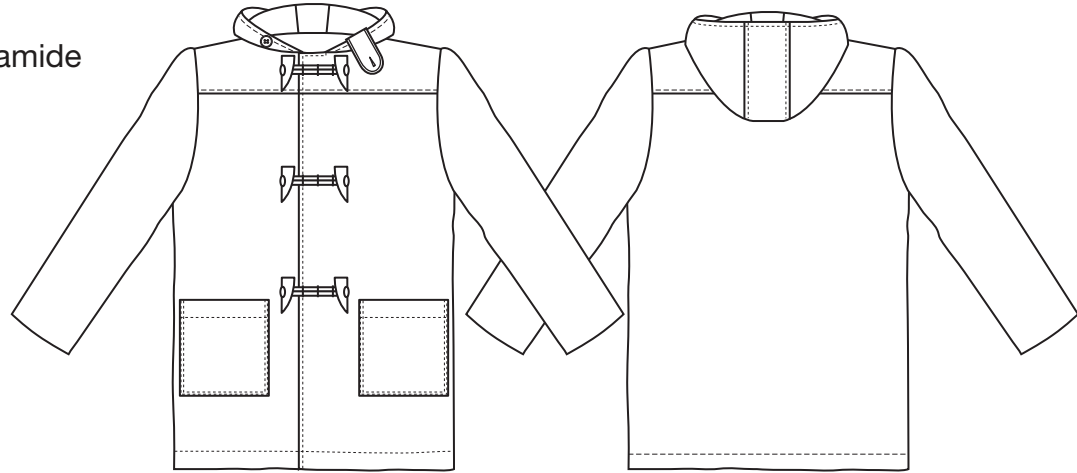

Duffle Coat-Unisex duffle coat

Ref: SS42A

- Outer 70% Wool / 15% Polyester / 10% Polyamide
5% other fibres
- Lining 100% Nylon
- Plain self colour lining
- Dry clean only

Junior-VAT Zero Rated

CHEST"	24	25	26	28	30	31
AGE	4	6	7	8	10	12

Senior-VAT Standard Rated

CHEST"	34	35
AGE	14	16

Grey

Navy