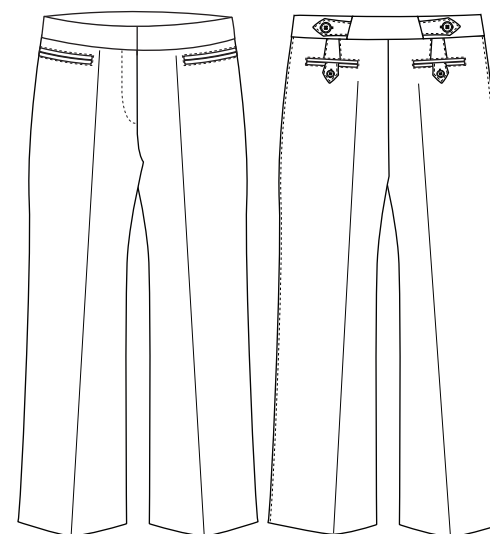

Greenwich GPR-Senior girls trouser

Ref: 1LA

- 62% Polyester / 33% Viscose / 5% Elastane
- Stylish cut for senior girls
- Two mock front pockets
- Two button down back pockets
- Button and tab detail to back waist

Junior-VAT Zero Rated

TO FIT WAIST"	22			24			26		
INSIDE LEG"	29	31	33	29	31	33	29	31	33

Senior-VAT Standard Rated

TO FIT WAIST"	28			30			32			34			36			38			40			42*		44*	46*	
INSIDE LEG"	29	31	33	29	31	33	29	31	33	29	31	33	29	31	33	29	31	33	29	31	33	29	31	33	UF	UF

* Available in black, grey and navy only

Plus fit trouser

Junior-VAT Zero Rated

TO FIT WAIST"	22	24	26
INSIDE LEG"	23	24	25

Senior-VAT Standard Rated

TO FIT WAIST"	28	30	32	34	36	38	40
INSIDE LEG"	26	27	27	27	27	27	27