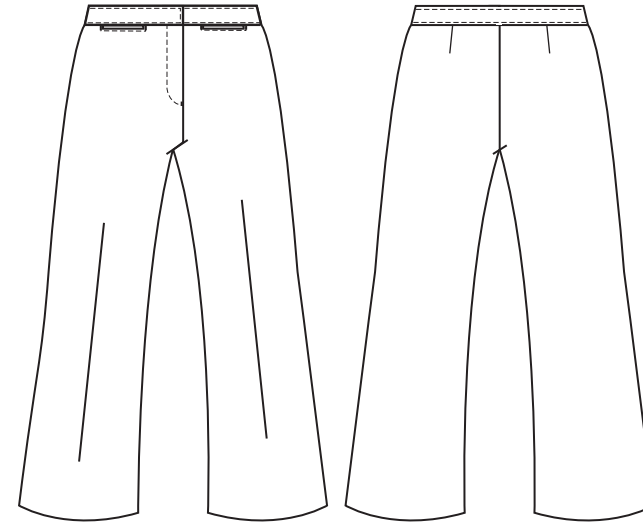

Lingfield-Bootleg trouser

Ref: 913832

- 63% Polyester / 34% Viscose / 3% Elastane
- Two front pockets

Junior-VAT Zero Rated

TO FIT WAIST"	22	24	26				
INSIDE LEG"	26	28	28	30	28	30	32

Senior-VAT Standard Rated

TO FIT WAIST"	28			30			32			34			36			38			40		42	
INSIDE LEG"	28	30	32	28	30	32	28	30	32	28	30	32	28	30	32	28	30	32	30	32	30	32

Black

Grey

Navy