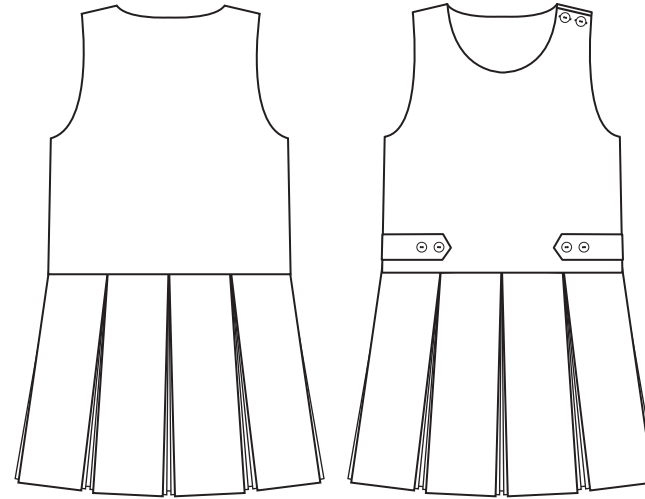

Tenby-Double box pleat pinafore

Ref: 913701

- 65% Polyester / 35% Viscose
- One shoulder fastening
- Decorative side tabs
- Fully lined bodice
- Teflon® stain resistant finish

Junior-VAT Zero Rated

| AGE | 3/4 | 4/5 | 5/6 | 6/7 | 7/8 | 8/9 | 9/10 | 11/12 |
|---------|-----|-----|-----|-----|-----|-----|------|-------|
| LENGTH" | 20 | 22 | 24 | 26 | 28 | 30 | 32 | 34 |

Black

Bottle

Brown

Grey

Navy