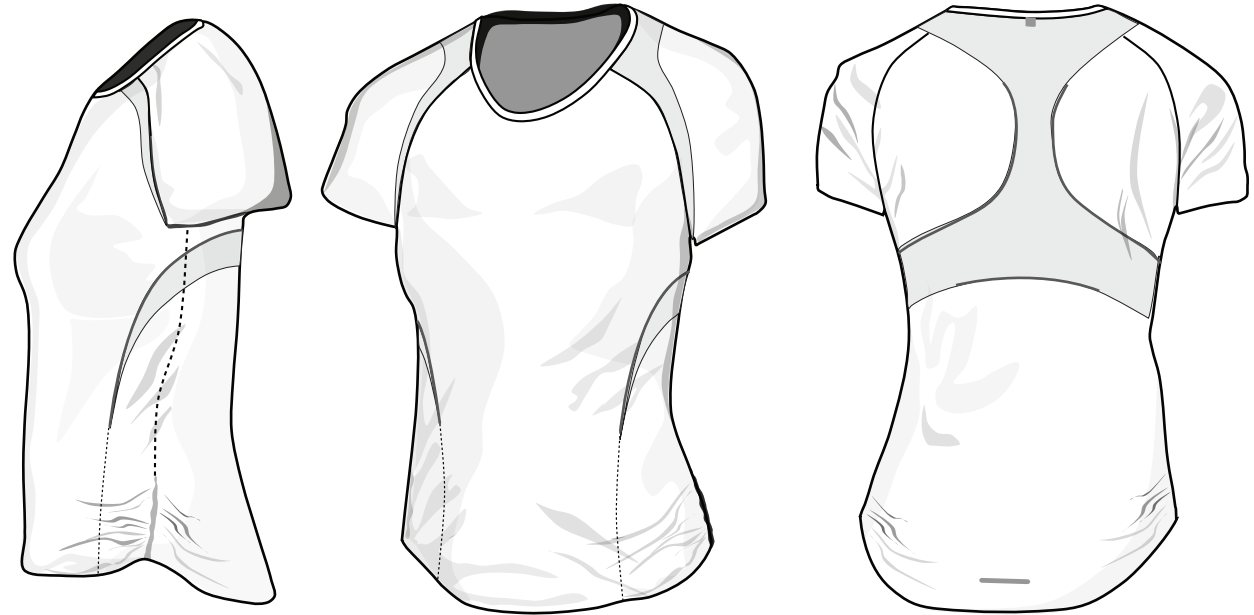

APTUS Female Short Sleeve Training Top
Code: 111896

- 100% Polyester
- 3D Dimple mesh panels
- Coloured and silver tape details
- Angled panels for flattering fit
- Adjustable side cord detail
- Racer back design

Black
Red

Black
Gold

Black
White

White
Navy

Navy
Sky

Navy
Gold

Navy
White