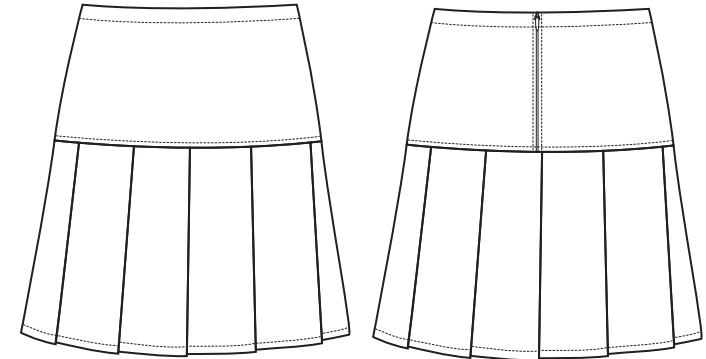

Charleston-Pleated skirt

Ref: 1IS

- 62% Polyester / 33% Viscose / 5% Elastane
- Back zip
- Deep yoke
- All round knife pleats

Junior-VAT Zero Rated

WAIST"	22	24	26	28	22	24	26	28	22	24	26	28	22*	24*	26*	28*
LENGTH"	16				18				20				22			

Senior-VAT Standard Rated

WAIST"	30	32	30	32	34	36	30	32	34	36	38*	40*	30*	32*	34*	36*	38*	40*	42*	44*	30*	32*	34*	36*	38*	40*	42*	44*
LENGTH"	16		18				20				20		22				22				24				24			

* available in black, mid grey and navy only