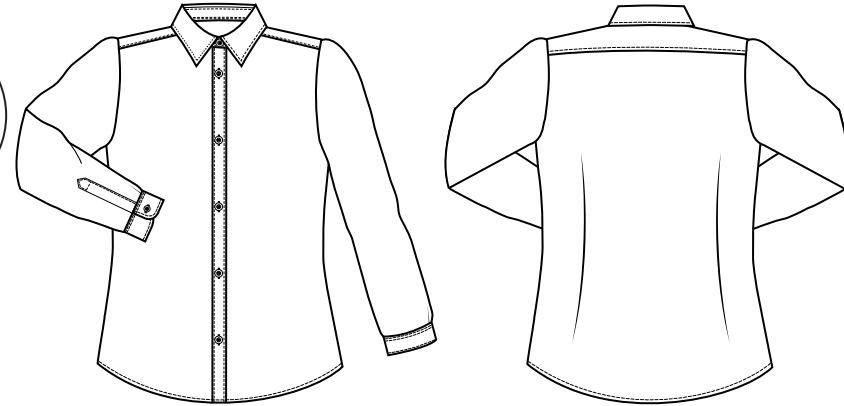

Girls Slimfit Blouse Twin Pack-Long sleeve

Ref: 1ZL

- 2 Internal modesty buttons (sizes 34" & above)
- Slimfit styling
- Narrow placket front
- Back darts
- 65% Polyester / 35% Cotton
- Button to neck
- Non iron

2 Internal modesty buttons

Junior-VAT Zero Rated

CHEST"	26	28	30	32	34	36
--------	----	----	----	----	----	----

Senior-VAT Standard Rated

CHEST"	38	40	42	44	46	48
--------	----	----	----	----	----	----

White