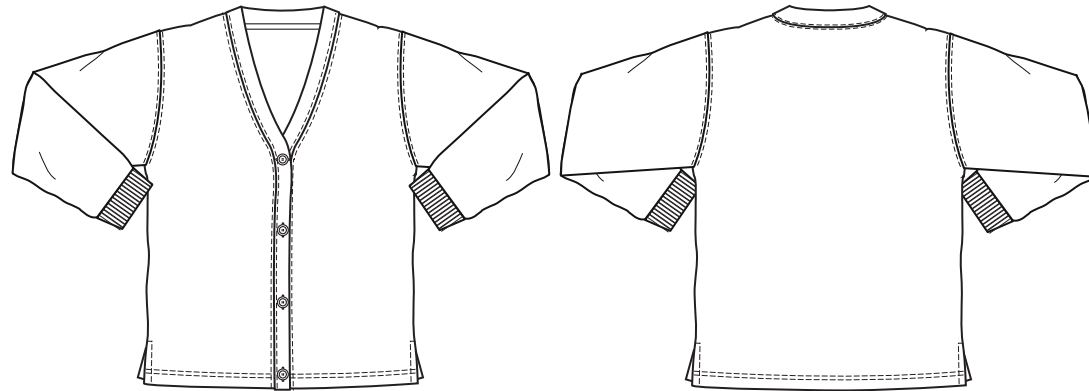

Classic Cardigan-Sweat cardigan

Ref: 3SZ

- 65% Polyester / 35% Cotton
- 260-280 gsm
- 'V'-neck with drop shoulder
- Side vents and flat hem
- Twin needle stitched seams
- Female buttoning

Child-VAT Zero Rated

TO FIT CHEST"	25	26	28	30	32	34
AGE	3/4	5/6	7/8	9/10	11/12	13

Adult-VAT Standard Rated

TO FIT CHEST"	36	39	43
SIZE	S	M	L

Black

Bottle

Maroon

Navy

Red