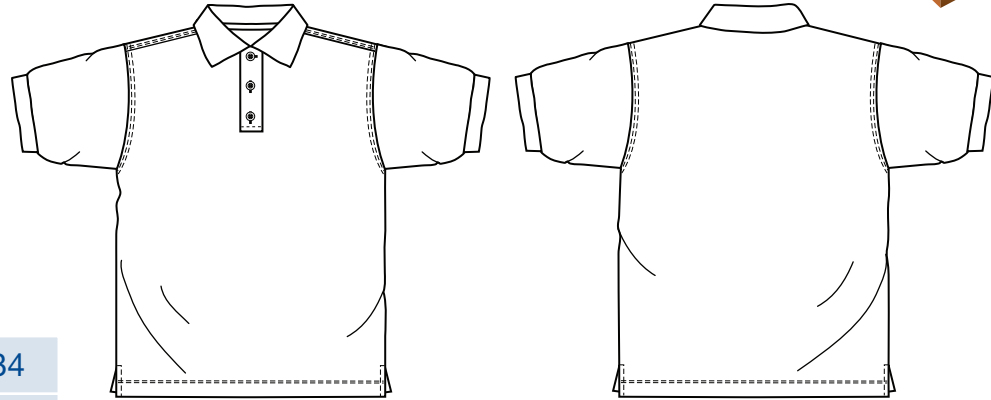

Cogs Polo

Ref: 3QP

- 65% Polyester / 35% Cotton
- 220 gsm
- Flat knit collar and ribbed cuffs
- Side vents and taped neck seam
- Self coloured buttons
- High quality with durability

Child-VAT Zero Rated

TO FIT CHEST"	24	26	28	30	32	34
AGE	3/4	5/6	7/8	9/10	11/12	13

Adult-VAT Standard Rated

TO FIT CHEST"	36	39	43	47	51	56
SIZE	S	M	L	XL	XXL	3XL