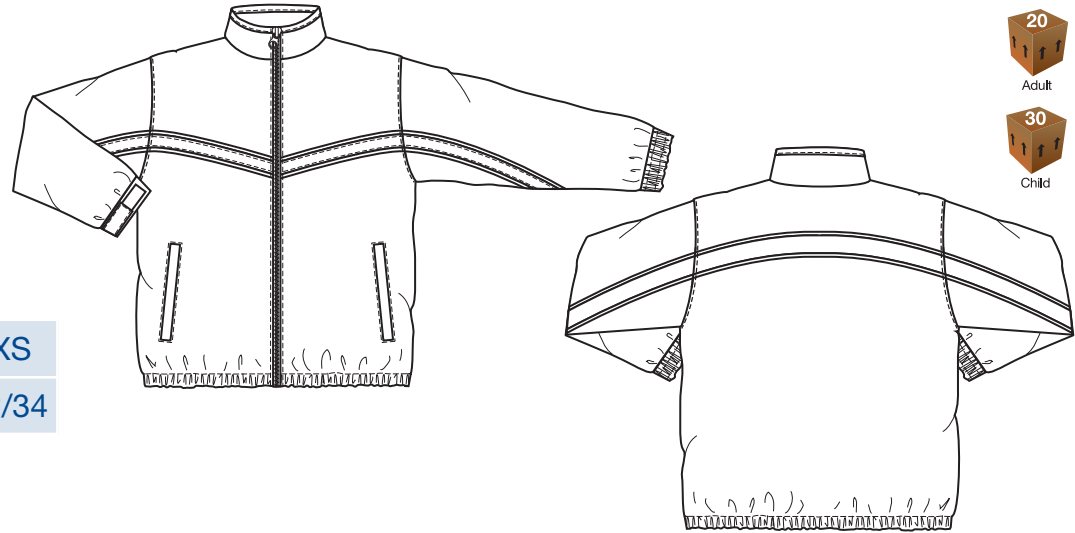

Cruise-Zip through track suit top

Ref: 921441

- Outer 100% Polyester Taslon
- Lining 100% core spun Polyester
- Two front zipped welt pockets
- Adjustable cuffs and elasticated hem
- Zip entry for easy access

Junior-VAT Zero Rated

INTERNATIONAL SIZE	XSY	SY	MY	LY	XS
TO FIT CHEST"	24/26	26/28	28/30	30/32	32/34

Senior-VAT Standard Rated

INTERNATIONAL SIZE	S	M	L
TO FIT CHEST"	34/36	38/40	42/44