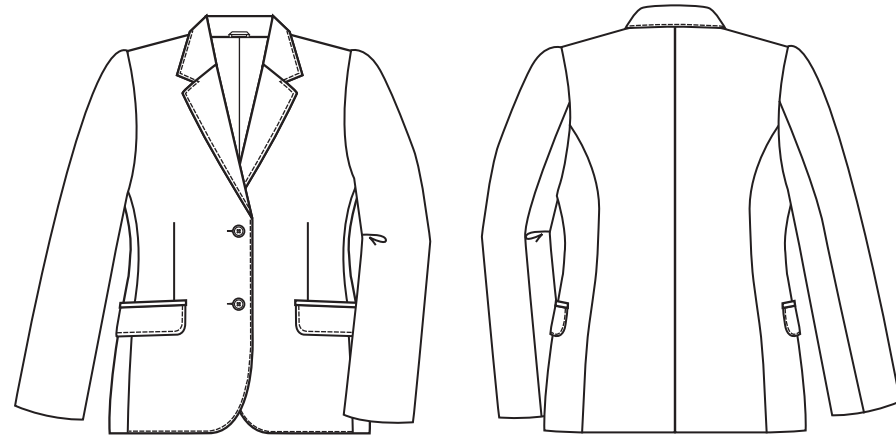

Girls Elite Zip Entry Jacket- Two button jacket

Ref: 1UL

- 100% woven Polyester twill
- Fitted styling
- Plain back
- Purple lining with grey piping trim
- Stripe sleeve lining
- Concealed zip for embroidery access in the hem
- Jetted pockets with flaps
- Two inside pockets
- Internal mobile phone/MP3 pocket
- D-fender stain resistant finish

Junior-VAT Zero Rated

CHEST"	28	30	32	34	36
LEEDS	6	8	10	12	14

Senior-VAT Standard Rated

CHEST"	38	40	42	44	46	48	50	52
LEEDS	16	18	20	22	24	26	28	30

Black

Grey

D-fender

'TORAY'
FABRIC