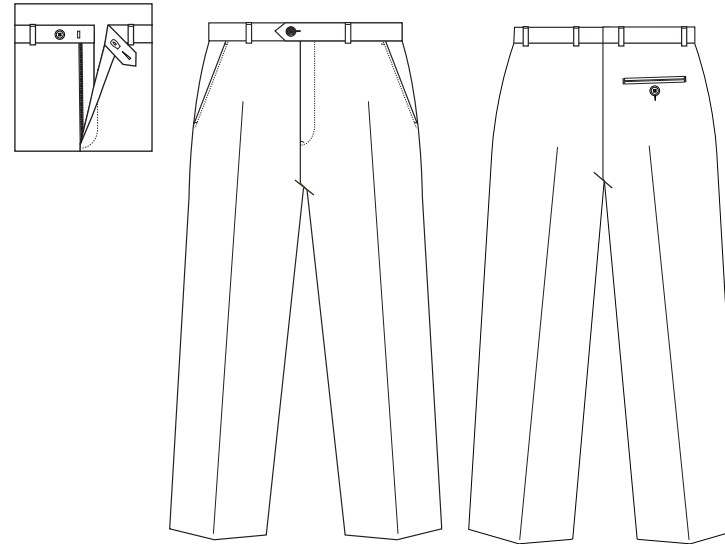

Slimbridge-Senior flat front slimfit trouser

- Ref: 1KA
- 65% Polyester / 35% Viscose
- Inside waist adjuster
- Two side pockets
- Back pocket with button
- Belt loops
- Hook and bar fastening with button extension
- Lined waistband
- Maxtech™ stain resistant finish

Junior-VAT Zero Rated

WAIST"	24	26	27	28		
INSIDE LEG"	24	28	27	29	30	32
LENGTH"	R	R	S	R	R	L

Senior-VAT Standard Rated

WAIST"	29		30		32		34		36		38		40		
INSIDE LEG"	28	30	32	30	32	34	30	32	34	32	34	32	34	32	34
LENGTH"	S	R	L	S	R	L	S	R	L	R	L	R	L	R	L

Black

Charcoal

Grey

Navy