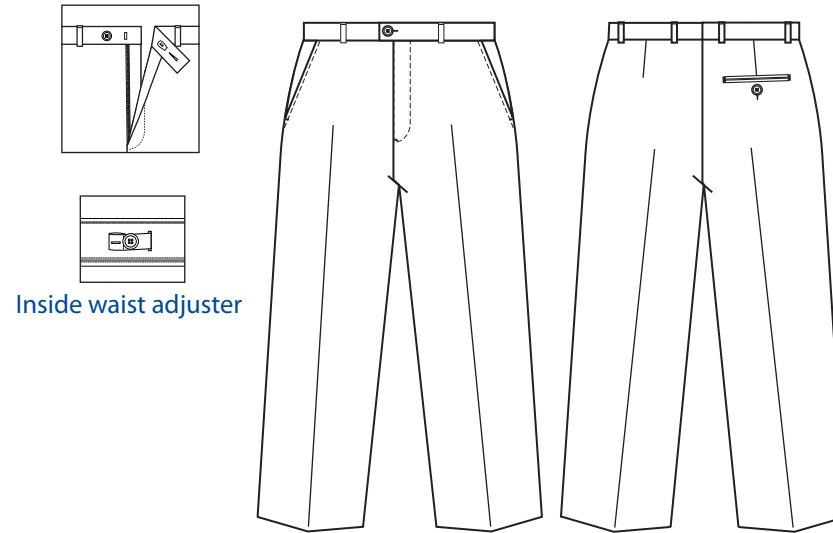

Concorde Suit Trouser-Plain front trouser

Ref: 1UW

- 100% Polyester
- Hip pockets
- Belt loops
- Inside waist adjuster
- D-fender stain resistant finish
- Internal purple piping detail
- Hook and bar fastening with button extension

Inside waist adjuster

Junior-VAT Zero Rated

WAIST"	28		
INSIDE LEG"	30	32	34

Senior-VAT Standard Rated

WAIST"	30			32			34			36			38			40			42			44		
INSIDE LEG"	30	32	34	30	32	34	30	32	34	30	32	34	30	32	34	30	32	34	30	32	34	30	32	34