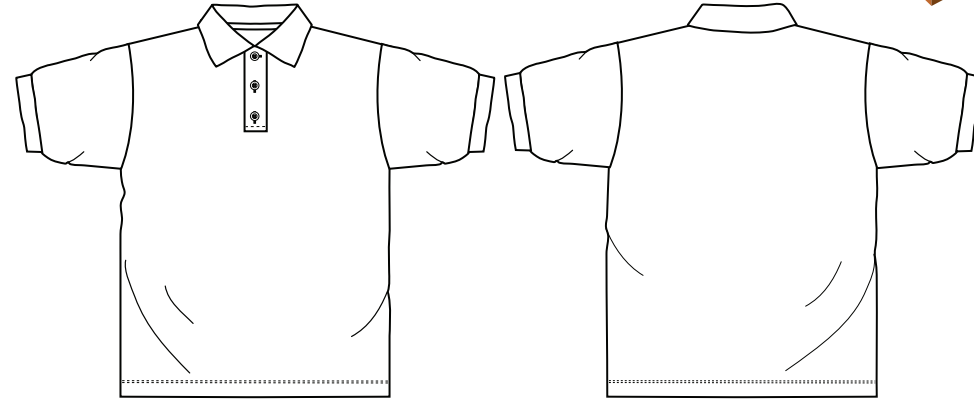

Millfield-Knitted pique polo

Ref: 3PM

- 65% Polyester / 35% Cotton
- 200 gsm
- Flat knit collar and ribbed cuffs
- Individually bagged

Junior-VAT Zero Rated

TO FIT CHEST" 22 24 26 28 30 32 34 36

*Sizes 22 to 32 have two button placket

Senior-VAT Standard Rated

TO FIT CHEST" 38 40 42

*Sizes 34 to 48 have three button placket