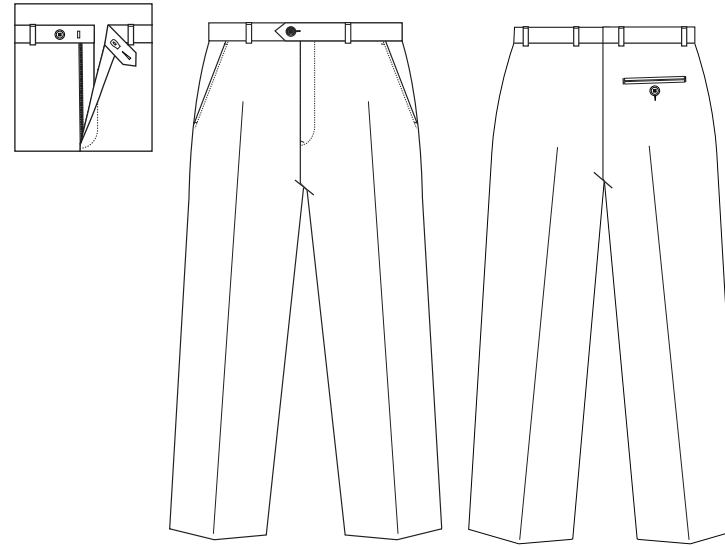

Aspire Boys Trouser-Flat front slimfit trouser

- Ref: 1JT
- 65% Polyester / 35% Viscose
- Inside waist adjuster
- Two side pockets
- Back pocket with button
- Belt loops
- Hook and bar fastening with button extension
- Lined waistband
- Maxtech® Plus stain resistant finish

Junior-VAT Zero Rated

WAIST"	26	28	
INSIDE LEG"	28	30	32
LENGTH"	R	R	L

Senior-VAT Standard Rated

WAIST"	30			32			34		36		38		40	
INSIDE LEG"	30	32	34	30	32	34	32	34	32	34	32	34	32	34
LENGTH"	S	R	L	S	R	L	R	L	R	L	R	L	R	L

Black

Grey

Navy