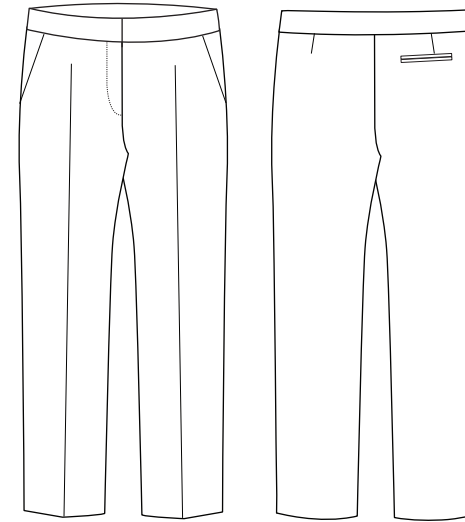

Aspire Girls Trouser-Slimfit trouser

Ref: 1ET

- 65% Polyester / 35% Viscose
- Low cut waist
- Two mock front pockets
- Functional back pocket
- Front zip fastening with hook and bar
- Maxtech®Plus stain resistant finish

Junior-VAT Zero Rated

TO FIT WAIST"	22		24		26		28	
INSIDE LEG"	29	31	29	31	29	31	29	31
LENGTH"	S	R	S	R	S	R	S	R

VAT Standard Rated

WAIST"	30			32			34			36			38			40		
INSIDE LEG"	29	31	33	29	31	33	29	31	33	29	31	33	29	31	33	29	31	33
LENGTH"	S	R	L	S	R	L	S	R	L	S	R	L	S	R	L	S	R	L